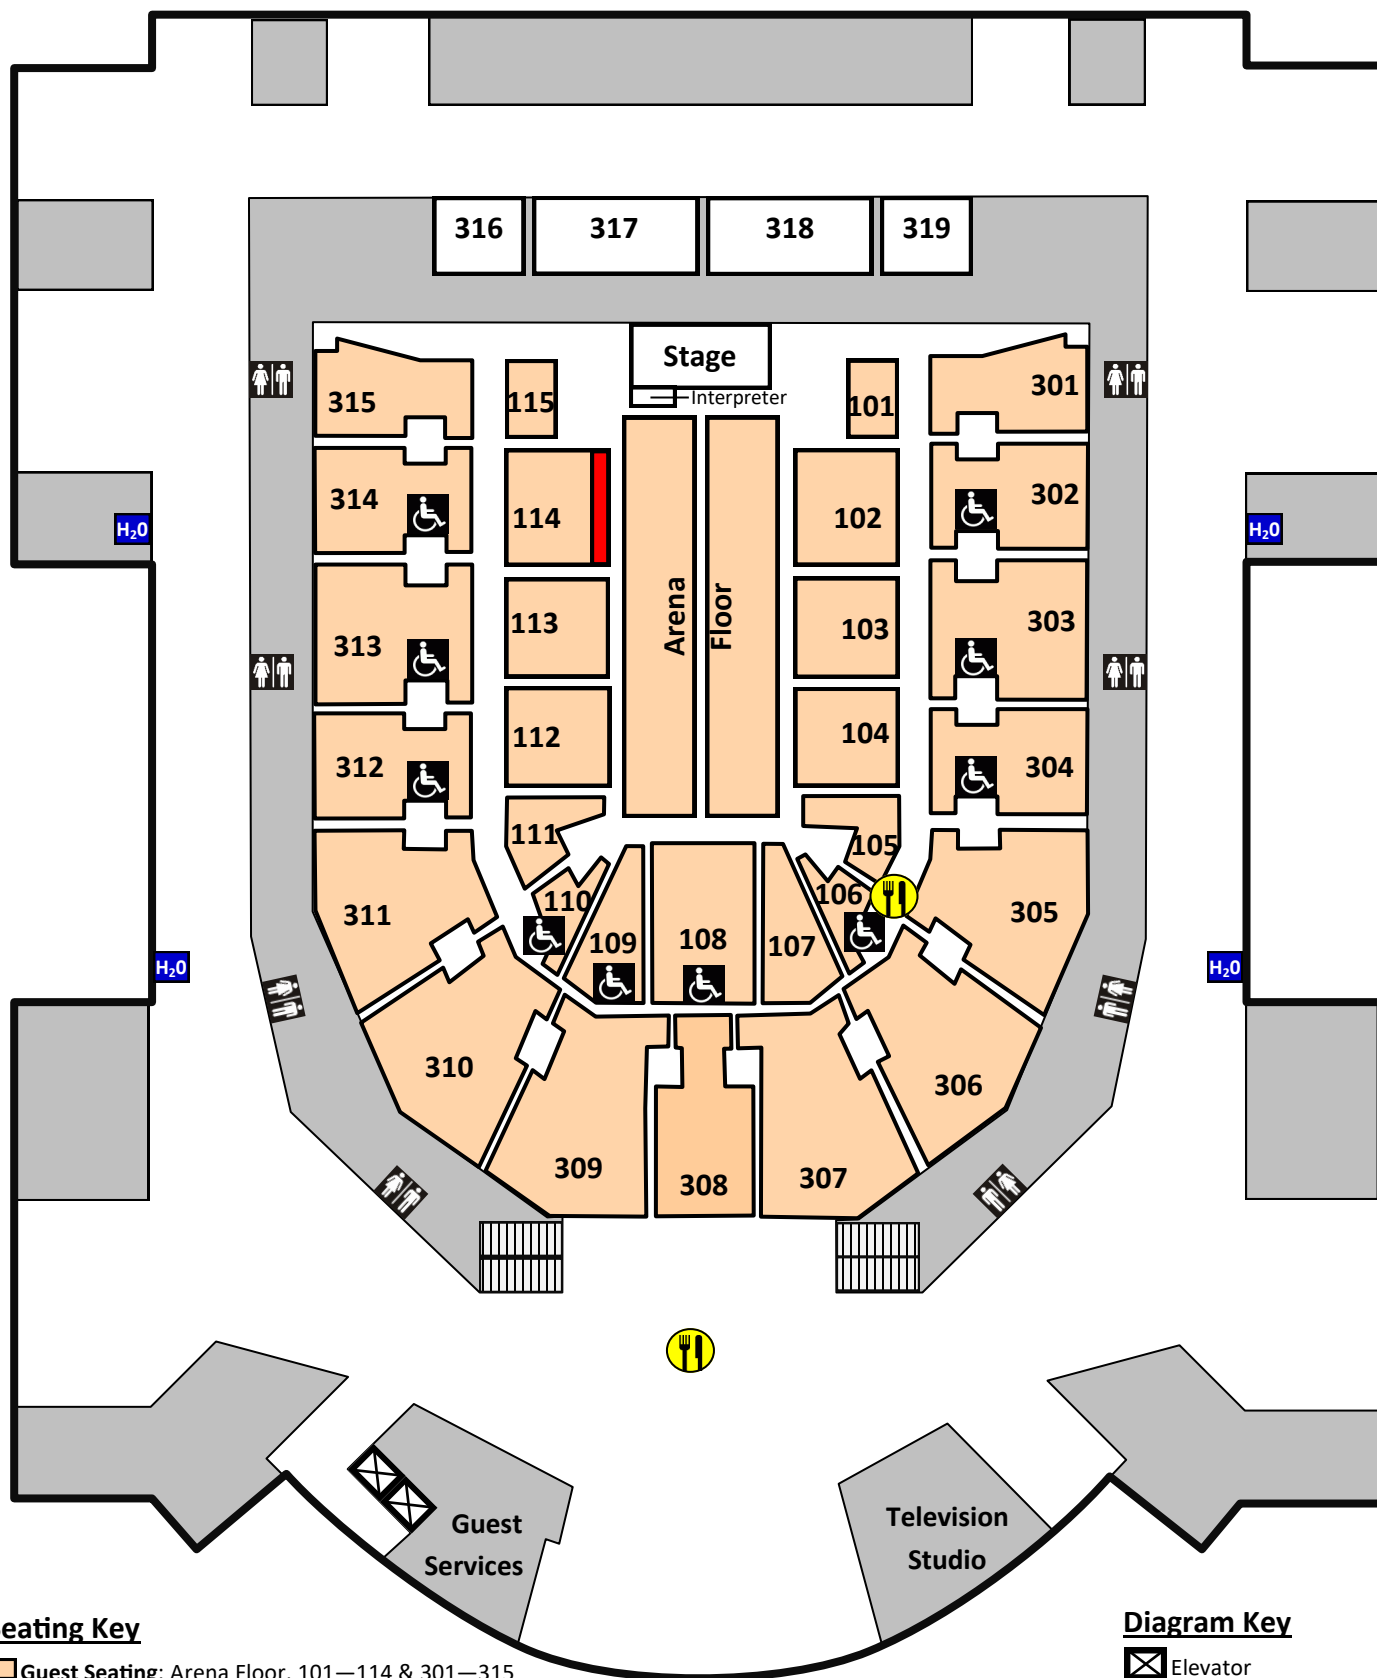

Valedictory Exercises John Paul Jones Arena Overview

Seating Key

- Guest Seating: Arena Floor, 101—114 & 301—315
- Guest Overflow: 316—319
- Interpreter Seating: First 2 rows of 114

Diagram Key

- Elevator
- 🍴 Food Stand
- i Information Booth
- Stairs to Lower Level

Entrance