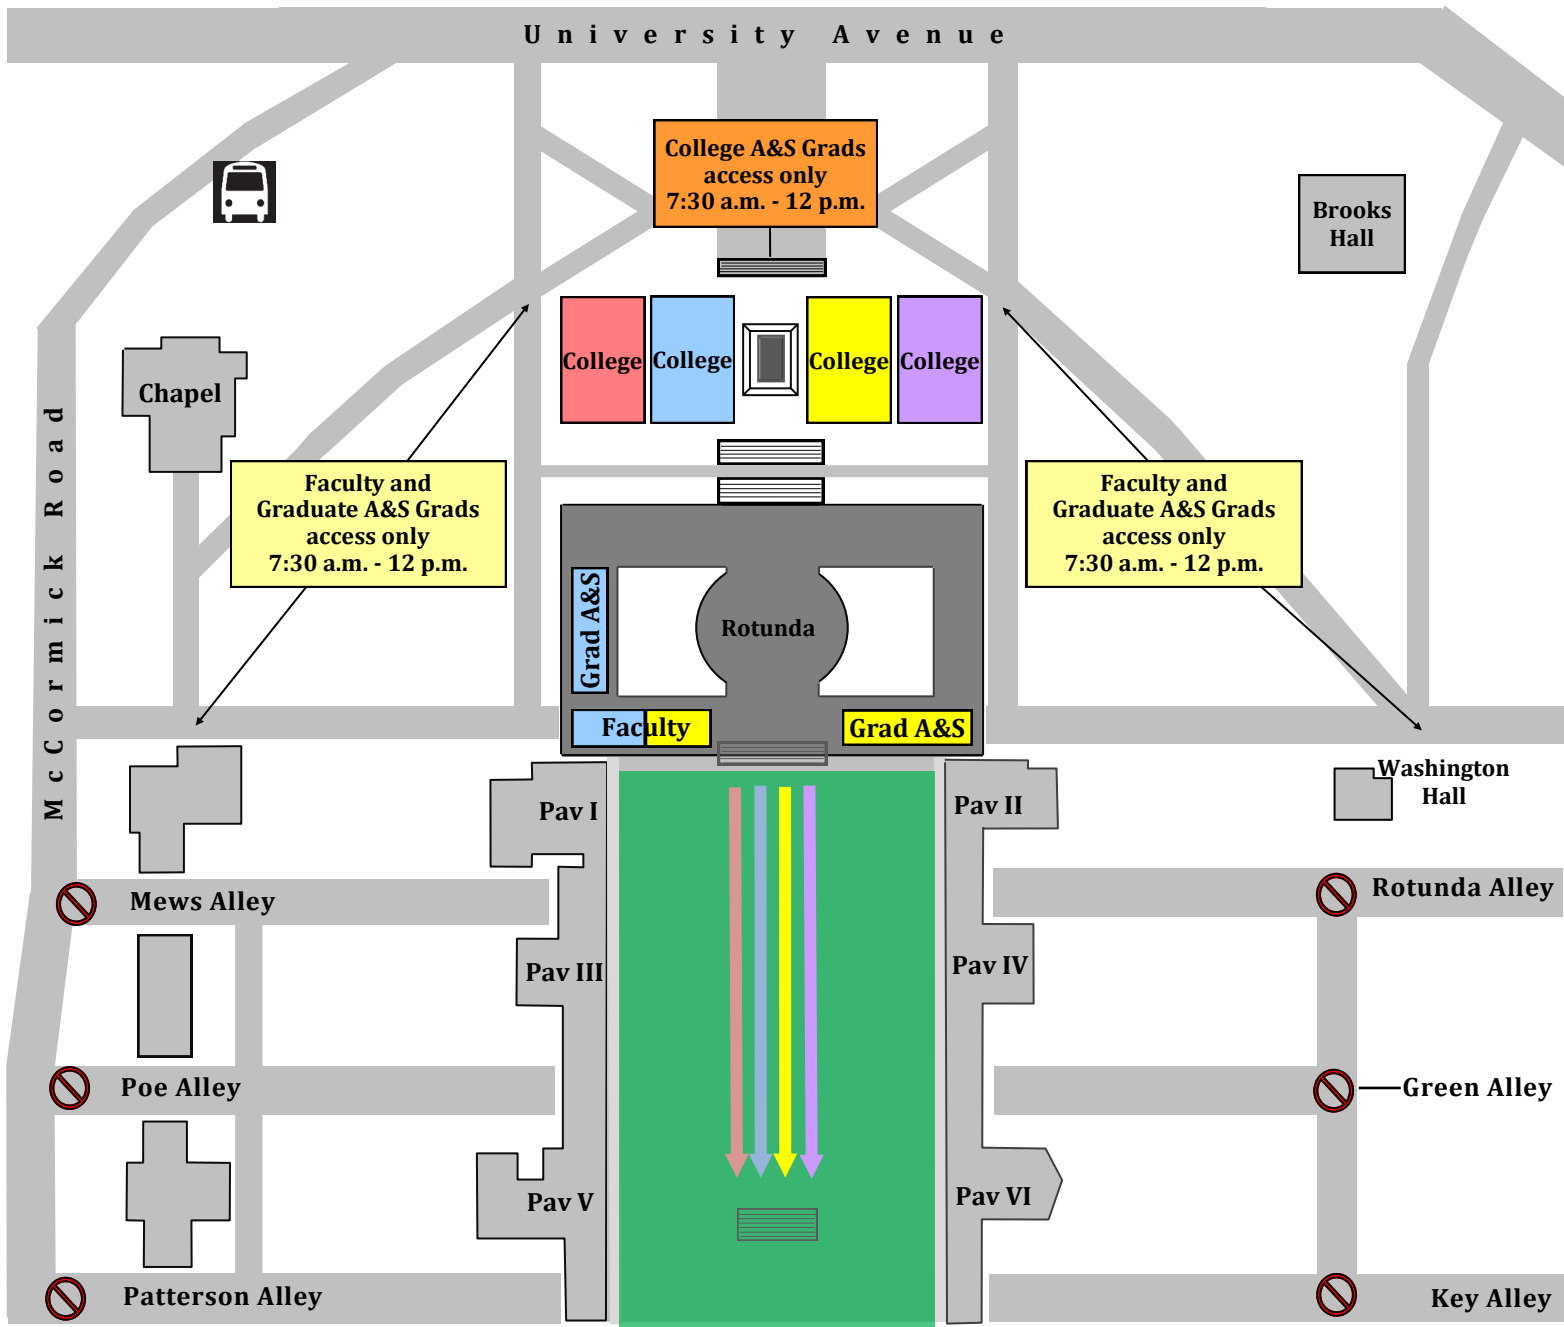

Final Exercises

College and Graduate School of Arts & Sciences Assembly Areas and Procession Order

 **Bus Stop** - from/to John Paul Jones Arena and Scott Stadium

 **No access to Lawn 7:30 a.m. - 12 p.m.**

Academic Procession

- Wave 1: Graduate Arts & Sciences (Two Center Aisles)
- Wave 2: College of Arts & Sciences (Four Aisles)
- Wave 3: Faculty (Two Center Aisles)